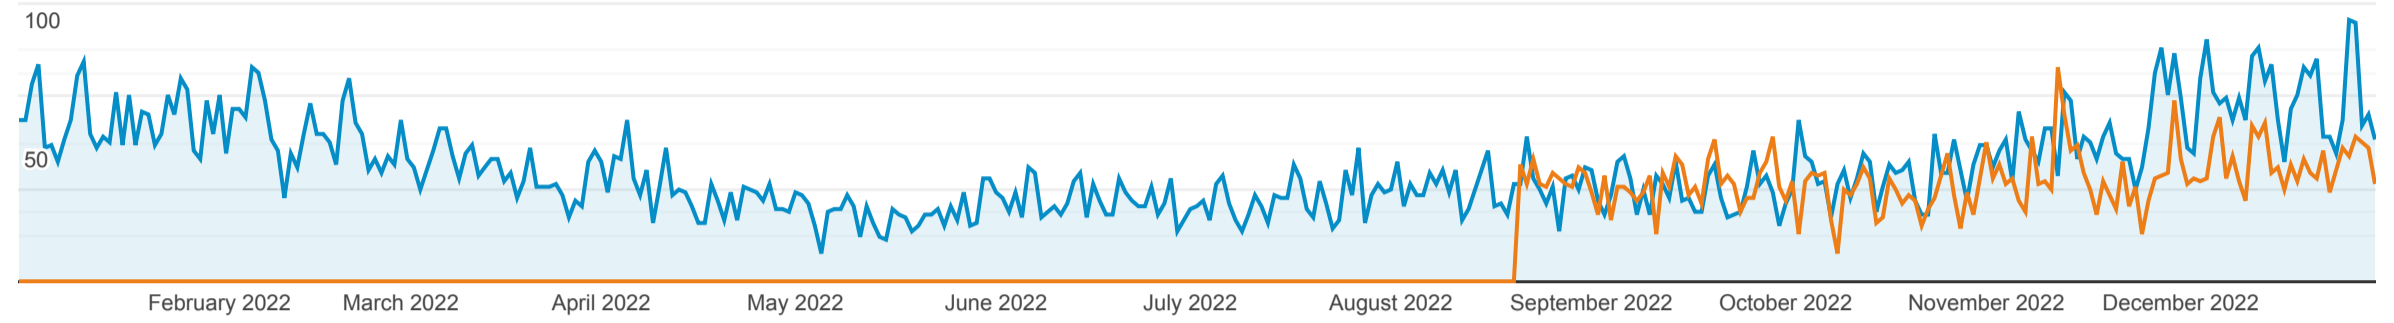

Queries

Google Search: Top 1,000 daily Landing Pages.

All Users +0.00% Clicks

Jan 1, 2022 - Dec 31, 2022
Compare to: Jan 1, 2021 - Dec 31, 2021

Explorer

Jan 1, 2022 - Dec 31, 2022: ● Clicks
Jan 1, 2021 - Dec 31, 2021: ● Clicks

Search Query	Clicks	Impressions	CTR	Average Position
	218.30% ▲ 4,593 vs 1,443	235.72% ▲ 677,879 vs 201,918	5.19% ▼ 0.68% vs 0.71%	6.95% ▼ 38 vs 41
1. colorado adventure guides				
Jan 1, 2022 - Dec 31, 2022	1,874 (40.80%)	5,394 (0.80%)	34.74%	1.0
Jan 1, 2021 - Dec 31, 2021	526 (36.45%)	1,495 (0.74%)	35.18%	1.0
% Change	256.27%	260.80%	-1.26%	1.69%
2. colorado adventures				
Jan 1, 2022 - Dec 31, 2022	266 (5.79%)	6,514 (0.96%)	4.08%	3.4
Jan 1, 2021 - Dec 31, 2021	37 (2.56%)	2,011 (1.00%)	1.84%	7.4
% Change	618.92%	223.92%	121.94%	-53.36%
3. aiare level 1 colorado				
Jan 1, 2022 - Dec 31, 2022	142 (3.09%)	2,159 (0.32%)	6.58%	2.6
Jan 1, 2021 - Dec 31, 2021	39 (2.70%)	861 (0.43%)	4.53%	4.5
% Change	264.10%	150.75%	45.20%	-42.73%
4. snowshoeing colorado				
Jan 1, 2022 - Dec 31, 2022	87 (1.89%)	4,092 (0.60%)	2.13%	8.6
Jan 1, 2021 - Dec 31, 2021	2 (0.14%)	353 (0.17%)	0.57%	23
% Change	4,250.00%	1,059.21%	275.26%	-62.44%
5. colorado adventure				
Jan 1, 2022 - Dec 31, 2022	75 (1.63%)	4,547 (0.67%)	1.65%	8.4
Jan 1, 2021 - Dec 31, 2021	10 (0.69%)	1,669 (0.83%)	0.60%	7.1
% Change	650.00%	172.44%	175.29%	18.36%
6. colorado mountain guides				
Jan 1, 2022 - Dec 31, 2022	71 (1.55%)	1,409 (0.21%)	5.04%	5.1
Jan 1, 2021 - Dec 31, 2021	31 (2.15%)	592 (0.29%)	5.24%	3.7
% Change	129.03%	138.01%	-3.77%	38.03%
7. avalanche courses colorado				
Jan 1, 2022 - Dec 31, 2022	57 (1.24%)	1,444 (0.21%)	3.95%	4.2
Jan 1, 2021 - Dec 31, 2021	12 (0.83%)	581 (0.29%)	2.07%	7.6
% Change	375.00%	148.54%	91.12%	-44.96%
8. avalanche safety course colorado				
Jan 1, 2022 - Dec 31, 2022	47 (1.02%)	1,498 (0.22%)	3.14%	4.1